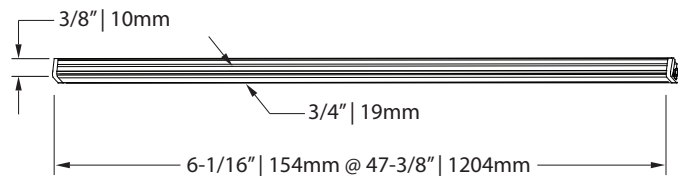

27K Warm white
Blanc chaud

30K Soft white
Blanc doux

35K Pure white
Blanc pur

40K Cool white
Blanc froid

AL Aluminum
Aluminium

BK Black
Noir

Several lengths available
Plusieurs longueurs disponibles

12VDC Direct Connect ready
Prêt pour la Connexion Directe 12VDC

LED DEL	Feed Alimentation	Energy used Consommation d'énergie	Light output Flux lumineux	Life Durée de vie	* Angle	CRI IRC
	12VDC	5 watts / 12"	500 lumens / 12"	75000 hours/ heures	120°	90
* According to L70 depreciation standard / Selon le standard de dépréciation L70						

Product made in Quebec, Canada
Produit fabriqué au Québec, Canada

10 Years warranty
Garantie de 10 ans

Certified for Canada and US
Certifié pour le Canada et les É-U

Total thickness of only 1/2" (12mm)
Épaisseur totale de seulement 1/2" (12mm)

Choice of 8 different lengths
Choix de 8 longueur différentes

Compatible with dimmers
Compatible avec gradateurs

12VDC LED driver required (sold separately)
Pilote DEL 12VDC requis (vendu séparément)